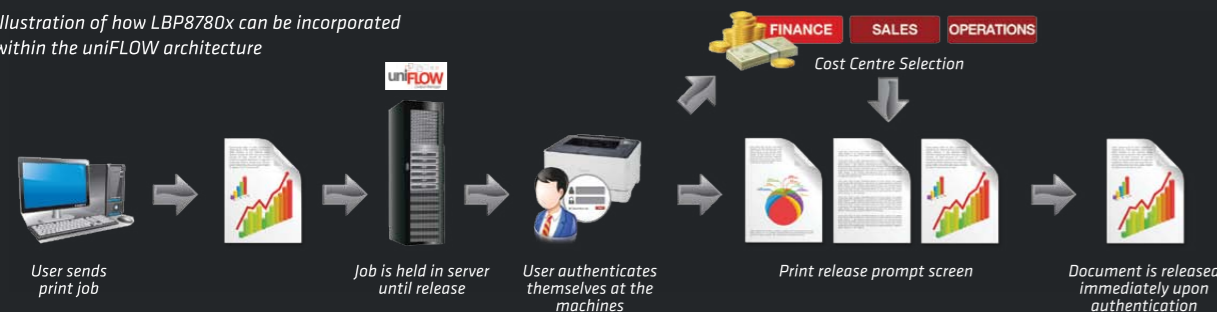

Fast Print Speed A4 | 40 ppm A3 | 20 ppm

LBP8780x delivers your printed documents almost instantly with a quick First Print Out Time of 9.3 seconds or less. Boasting a print speed of 40ppm (A4) and 20ppm (A3), you are sure to get all documents you need the moment you need them. The 100% efficiency in duplex print mode also empowers you to print 20 double-sided pages in a minute.

High-Capacity Paper Handling

The standard 250-sheet cassette and 100-sheet multi-purpose tray, together with an optional 550-sheet cassette brings the total paper input capacity to a hefty 2,000 sheets, ready to handle any large volume print jobs.

—Optional 550-sheet cassette

Resource & Energy Saving

With built-in auto duplex printing engine, a low energy consumption of 1.1W in Deep Sleep Mode and an Energy Star Typical Electricity Consumption (TEC) rating of 2.2kWh/week, the LBP8780x helps you save time, paper and environment at the same time.

Direct Printing from USB

Increase document printing mobility via the USB memory port on the right side of the printer. Supported file formats include TIFF, JPEG, PDF and XPS.

Gigabit Ethernet Support

The LBP8780x is capable of fast network data transfer speeds of up to 1000Mbps/sec, and supports the IEEE802.11x and IPSec network protocols.

Illustration of how LBP8780x can be incorporated within the uniFLOW architecture

Mobile Printing Enabled

Take advantage of Canon's free Mobile Printing app. From printing important documents, news articles and web pages to printing photos, this app is an essential tool for daily business engagements that demand efficiency. Available on both iOS and Android devices.

Scan to discover Mobile Printing

Security Features